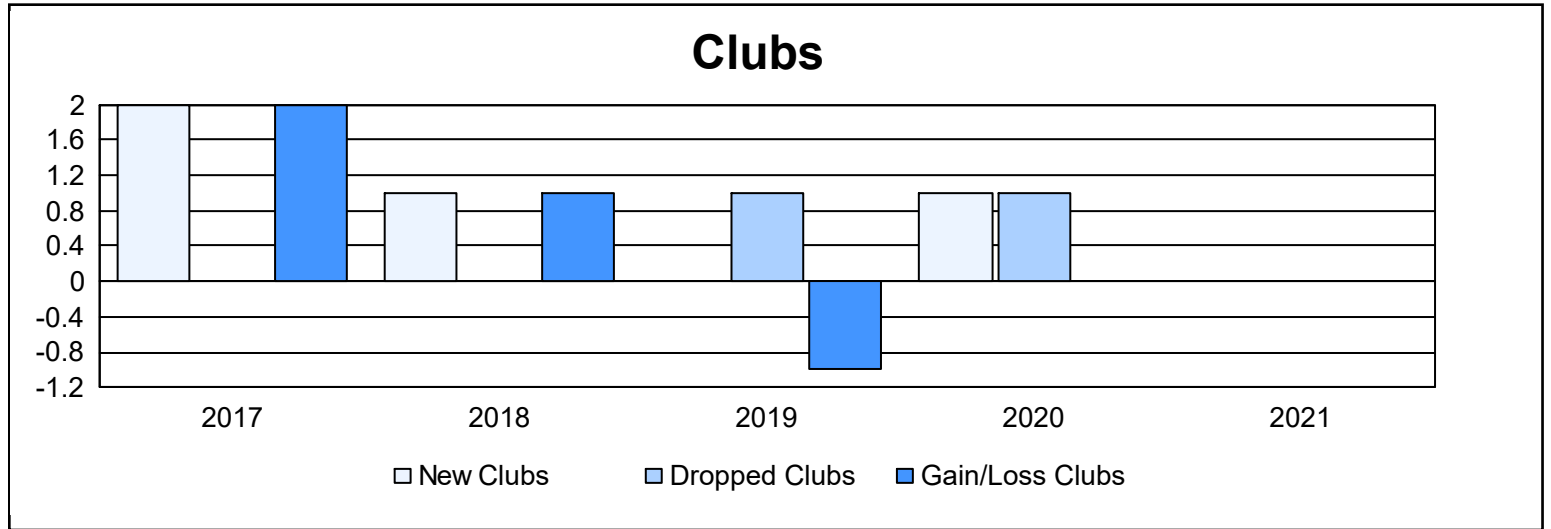

Year	New Clubs	Dropped Clubs	Gain/ Loss Clubs	New Members	Charter Members	Reinstate Members	Transfer Members	Total Member Added	Total Members Dropped	Gain/ Loss Members
2016-2017	2	0	2	109	43	6	4	162	139	23
2017-2018	1	0	1	109	21	1	8	139	169	-30
2018-2019	0	1	-1	74	1	7	3	85	114	-29
2019-2020	1	1	0	111	22	1	3	137	140	-3
2020-2021	0	0	0	98	1	5	2	106	152	-46
<b>Average</b>	<b>1</b>	<b>0</b>	<b>0</b>	<b>100</b>	<b>18</b>	<b>4</b>	<b>4</b>	<b>126</b>	<b>143</b>	<b>-17</b>

### Membership Composition June 2021 Cumulative