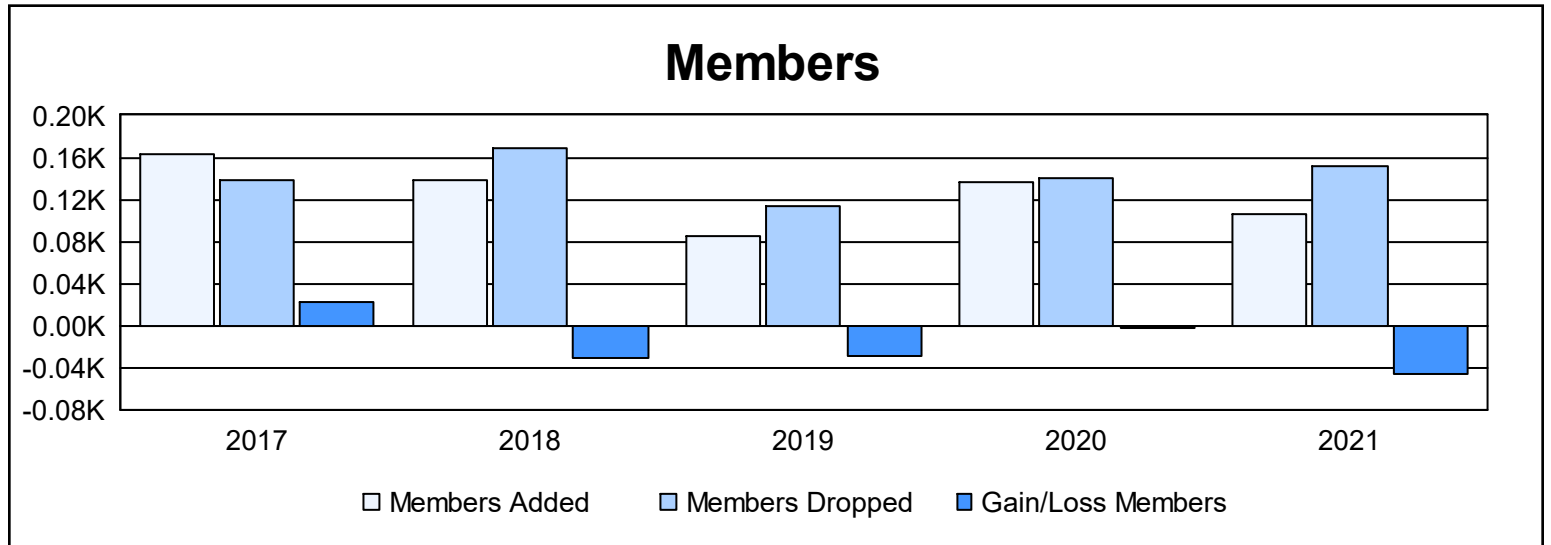

Year	New Clubs	Dropped Clubs	Gain/ Loss Clubs	New Members	Charter Members	Reinstate Members	Transfer Members	Total Member Added	Total Members Dropped	Gain/ Loss Members
2016-2017	2	0	2	109	43	6	4	162	139	23
2017-2018	1	0	1	109	21	1	8	139	169	-30
2018-2019	0	1	-1	74	1	7	3	85	114	-29
2019-2020	1	1	0	111	22	1	3	137	140	-3
2020-2021	0	0	0	98	1	5	2	106	152	-46
<b>Average</b>	<b>1</b>	<b>0</b>	<b>0</b>	<b>100</b>	<b>18</b>	<b>4</b>	<b>4</b>	<b>126</b>	<b>143</b>	<b>-17</b>

### Membership Composition June 2021 Cumulative